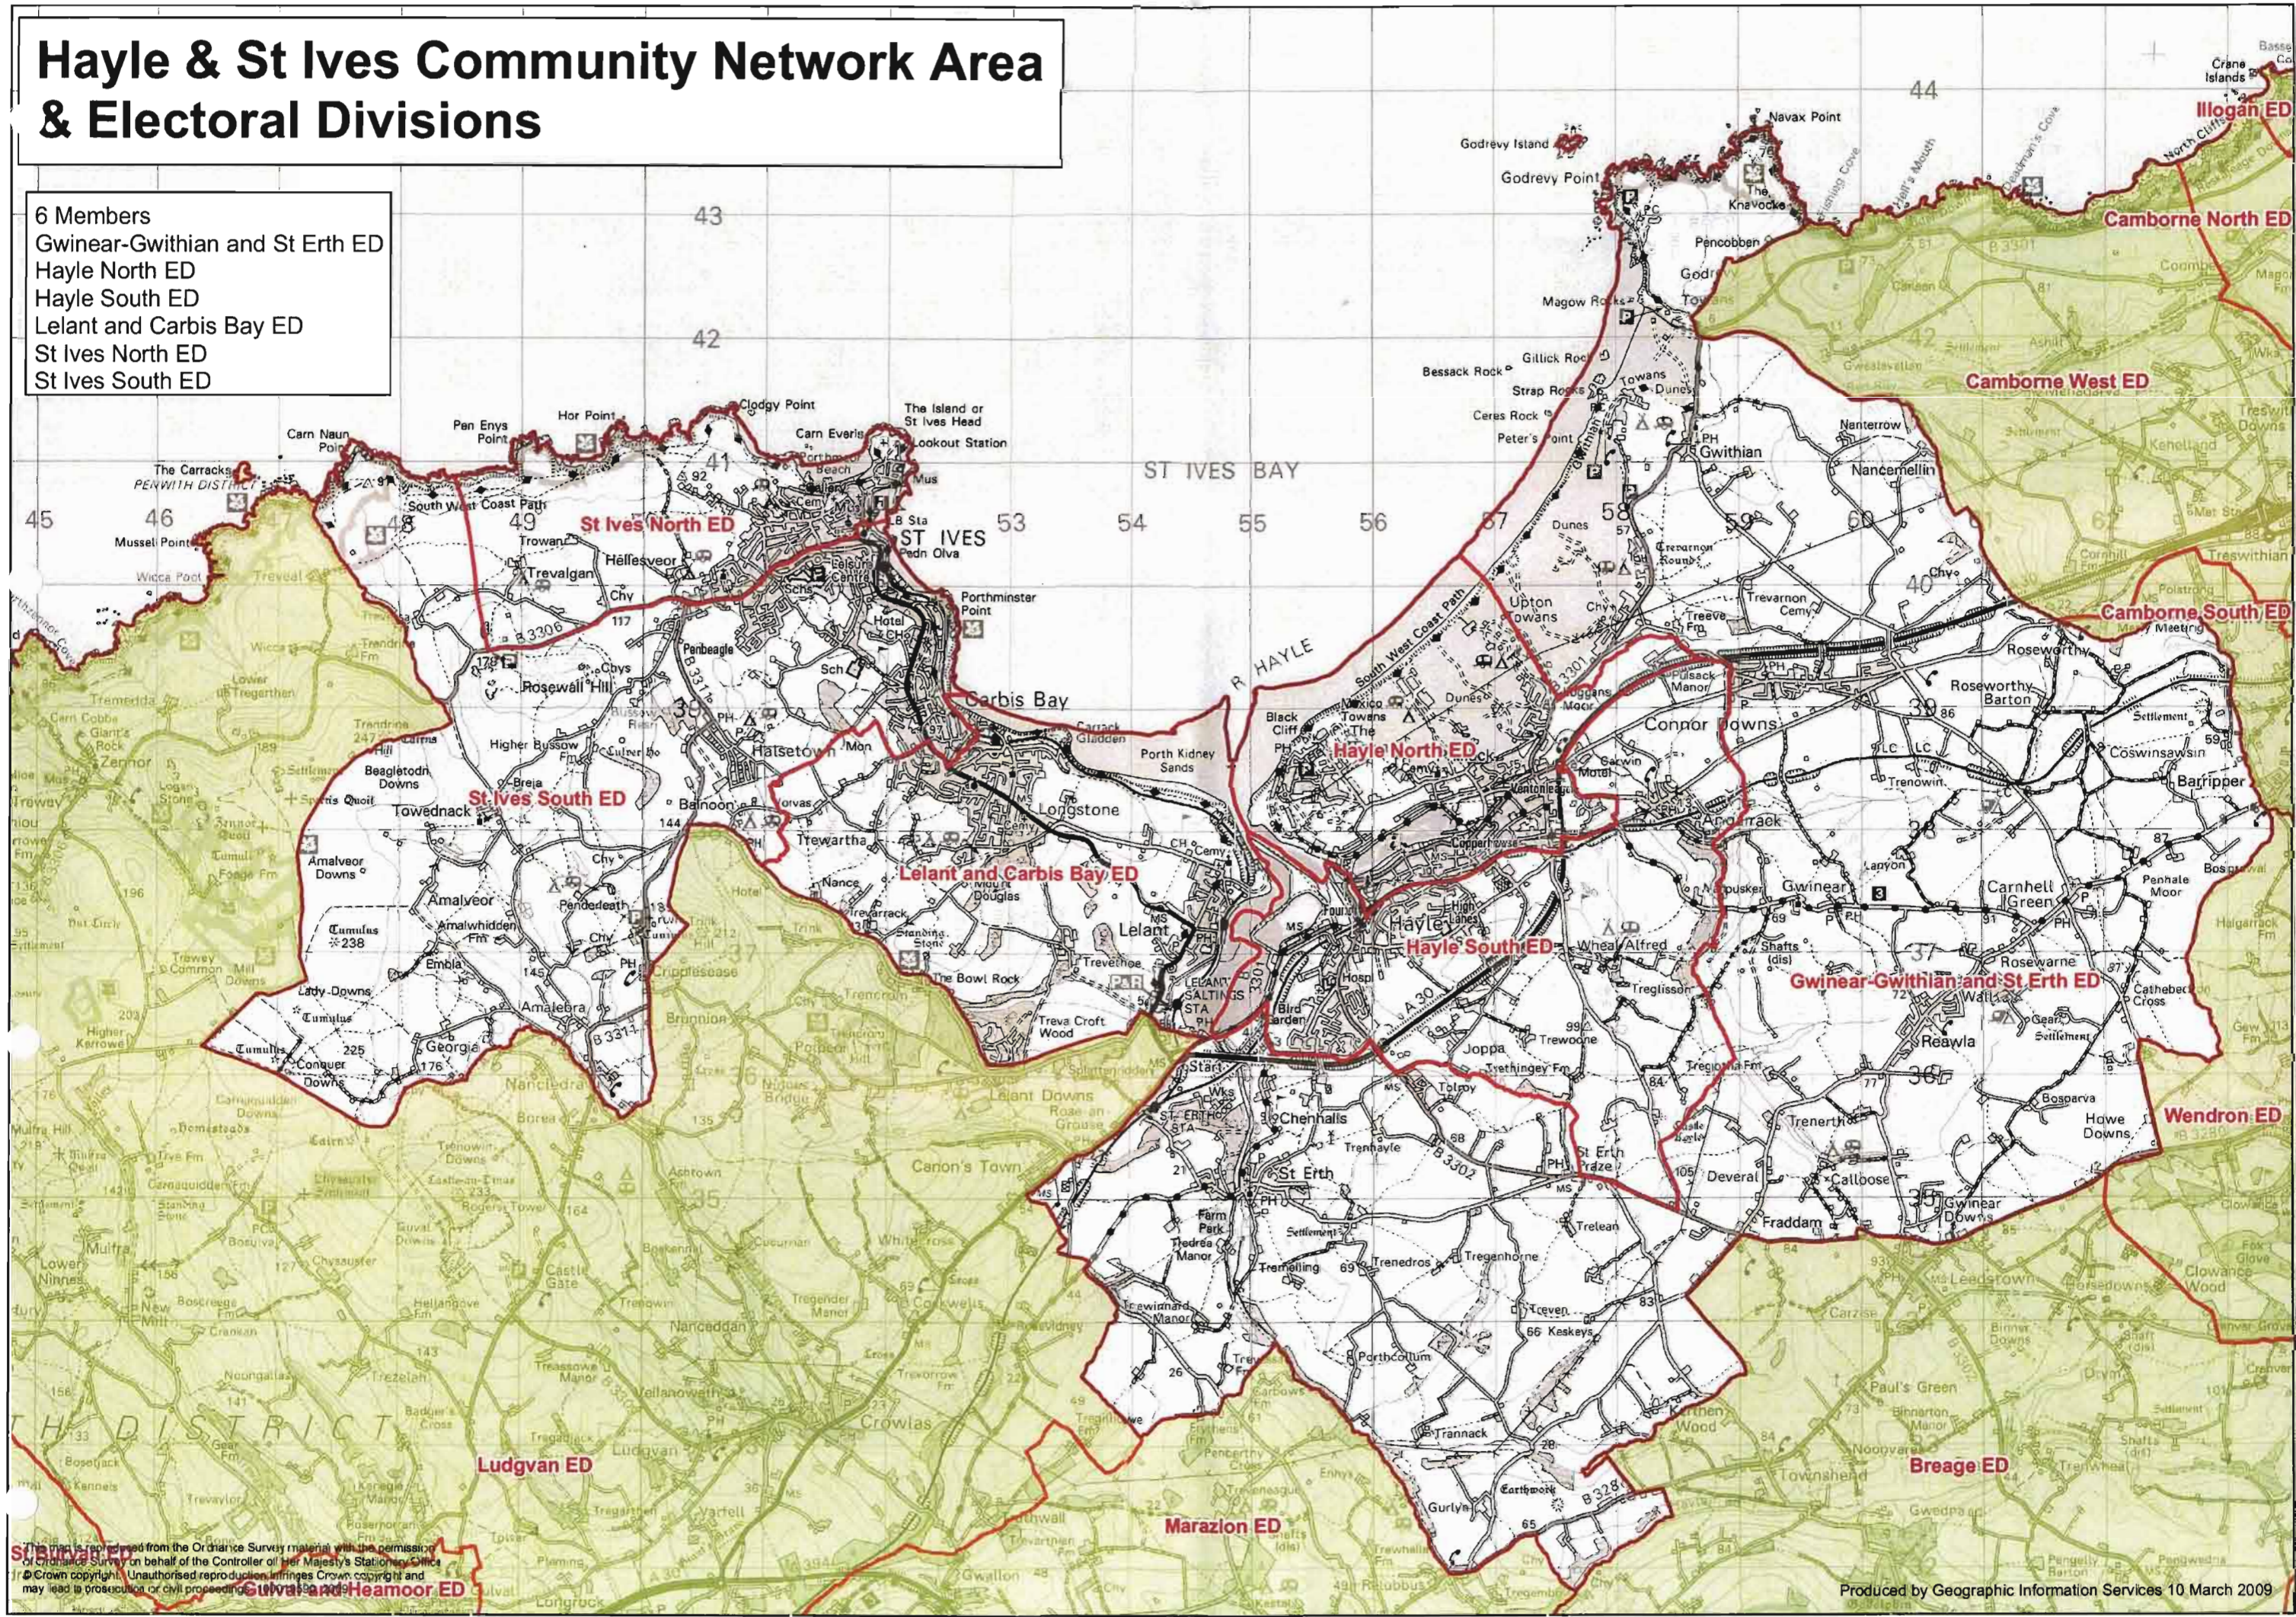

Hayle & St Ives Community Network Area & Electoral Divisions

- 6 Members
 Gwinear-Gwithian and St Erth ED
 Hayle North ED
 Hayle South ED
 Lelant and Carbis Bay ED
 St Ives North ED
 St Ives South ED

This map is reproduced from the Ordnance Survey material with the permission of Ordnance Survey on behalf of the Controller of Her Majesty's Stationery Office. © Crown copyright. Unauthorised reproduction infringes Crown copyright and may lead to prosecution or civil proceedings.