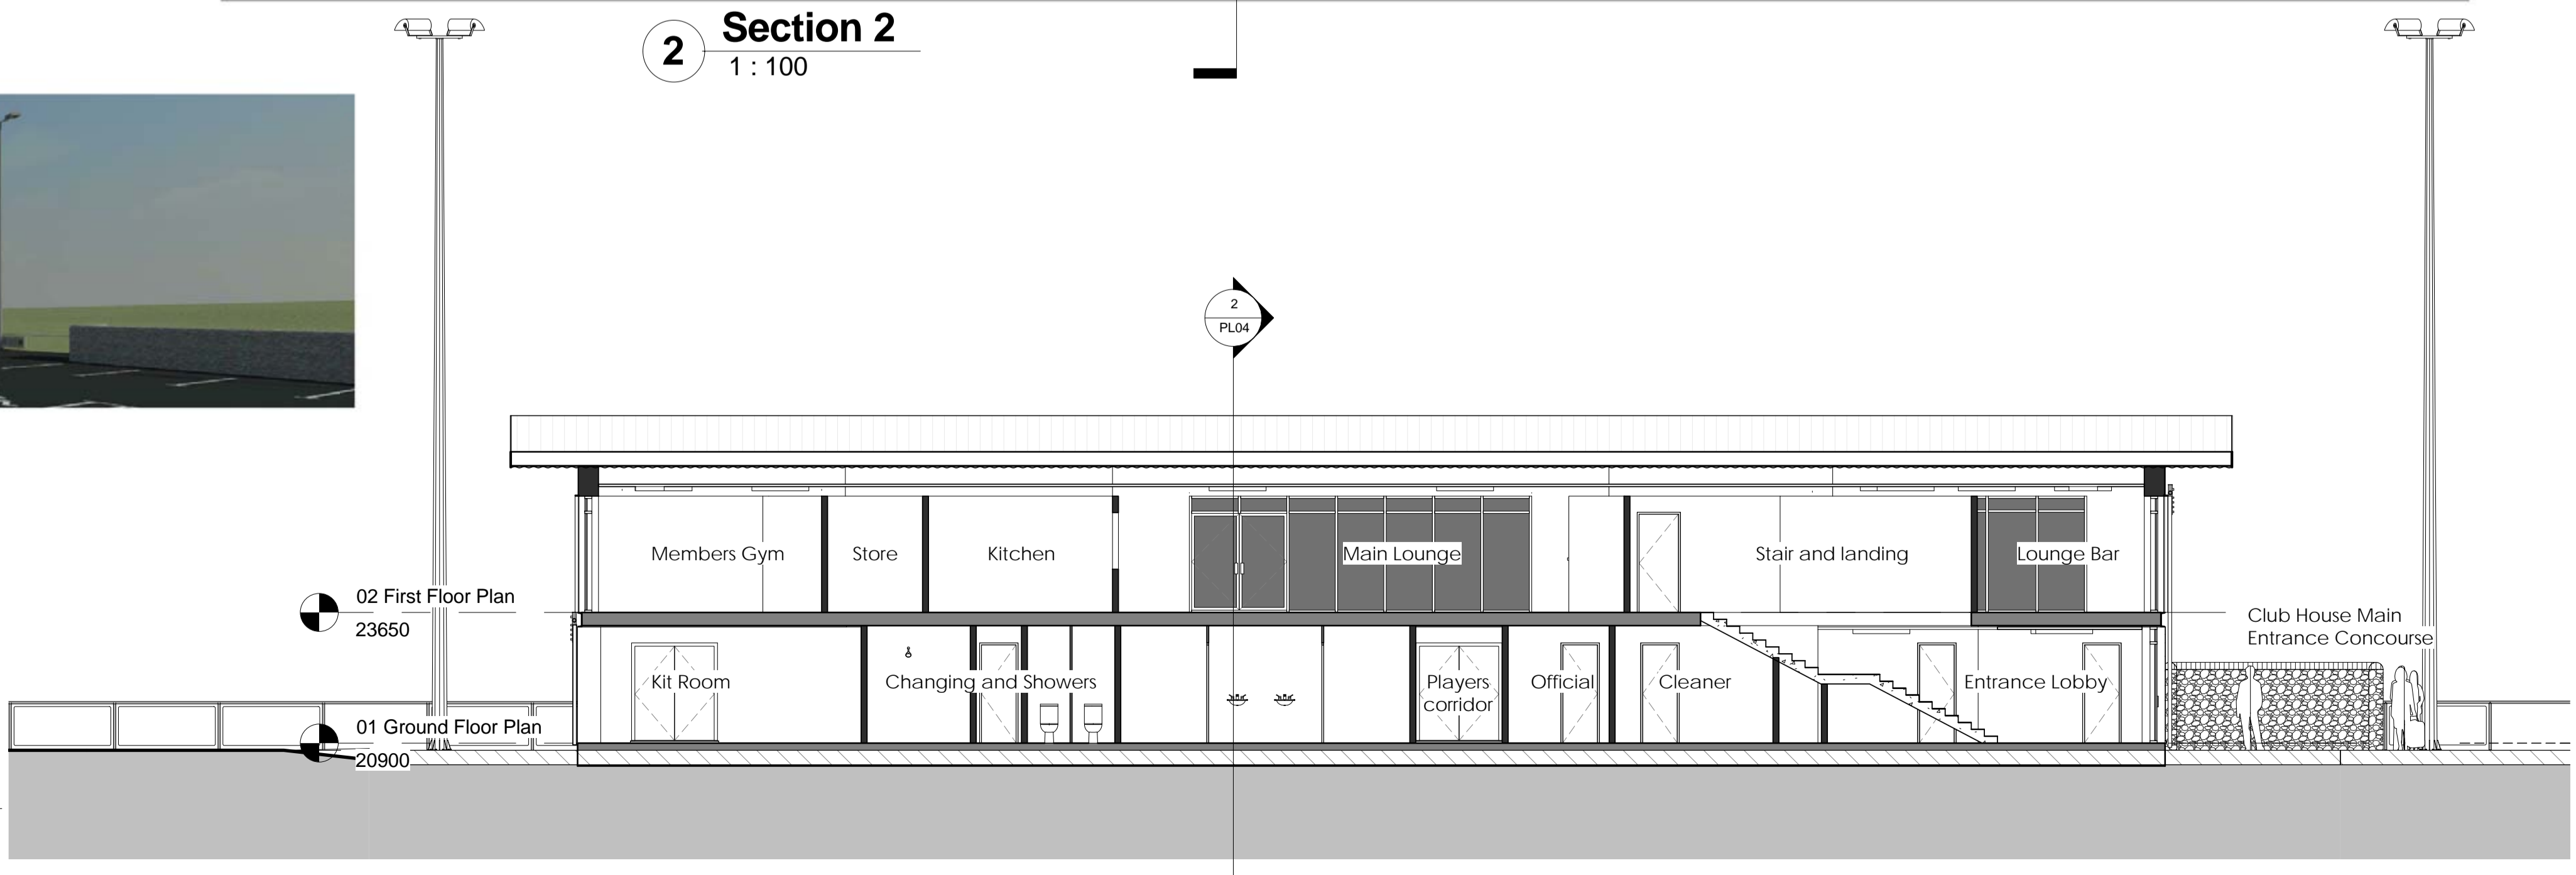

Computer Generated 3D Model Images of Clubhouse South and Side Elevations

No.	Description	Date
REVISIONS		

OCEAN ARCHITECTS LTD
Scotland Road, Hendra Croft,
Newquay, Cornwall, TR8 5QR
Tel: 01872 574718 Fax: 01872 574708
email: studio@ocean-architects.co.uk

Author **DW** Checked by **RB**

Status **Planning**

Project No. **051** Dwg No. **PL04**

Scale **1 : 100** Rev **.**