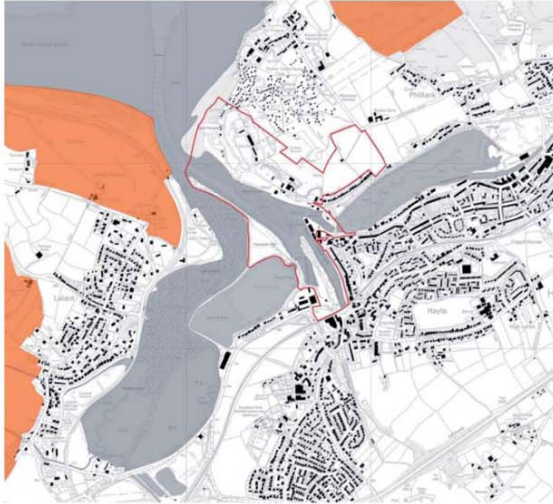

Technical Annex 7A – Planning Policy Context

---

areas of great landscape value, policy cc-5

character and appearance of conservation areas, policy tv-6

development of tourism facilities and attractions, policy tm-9

open areas related to settlements, policy tv-2

hayle town centre and harbour, policy tv-a and d