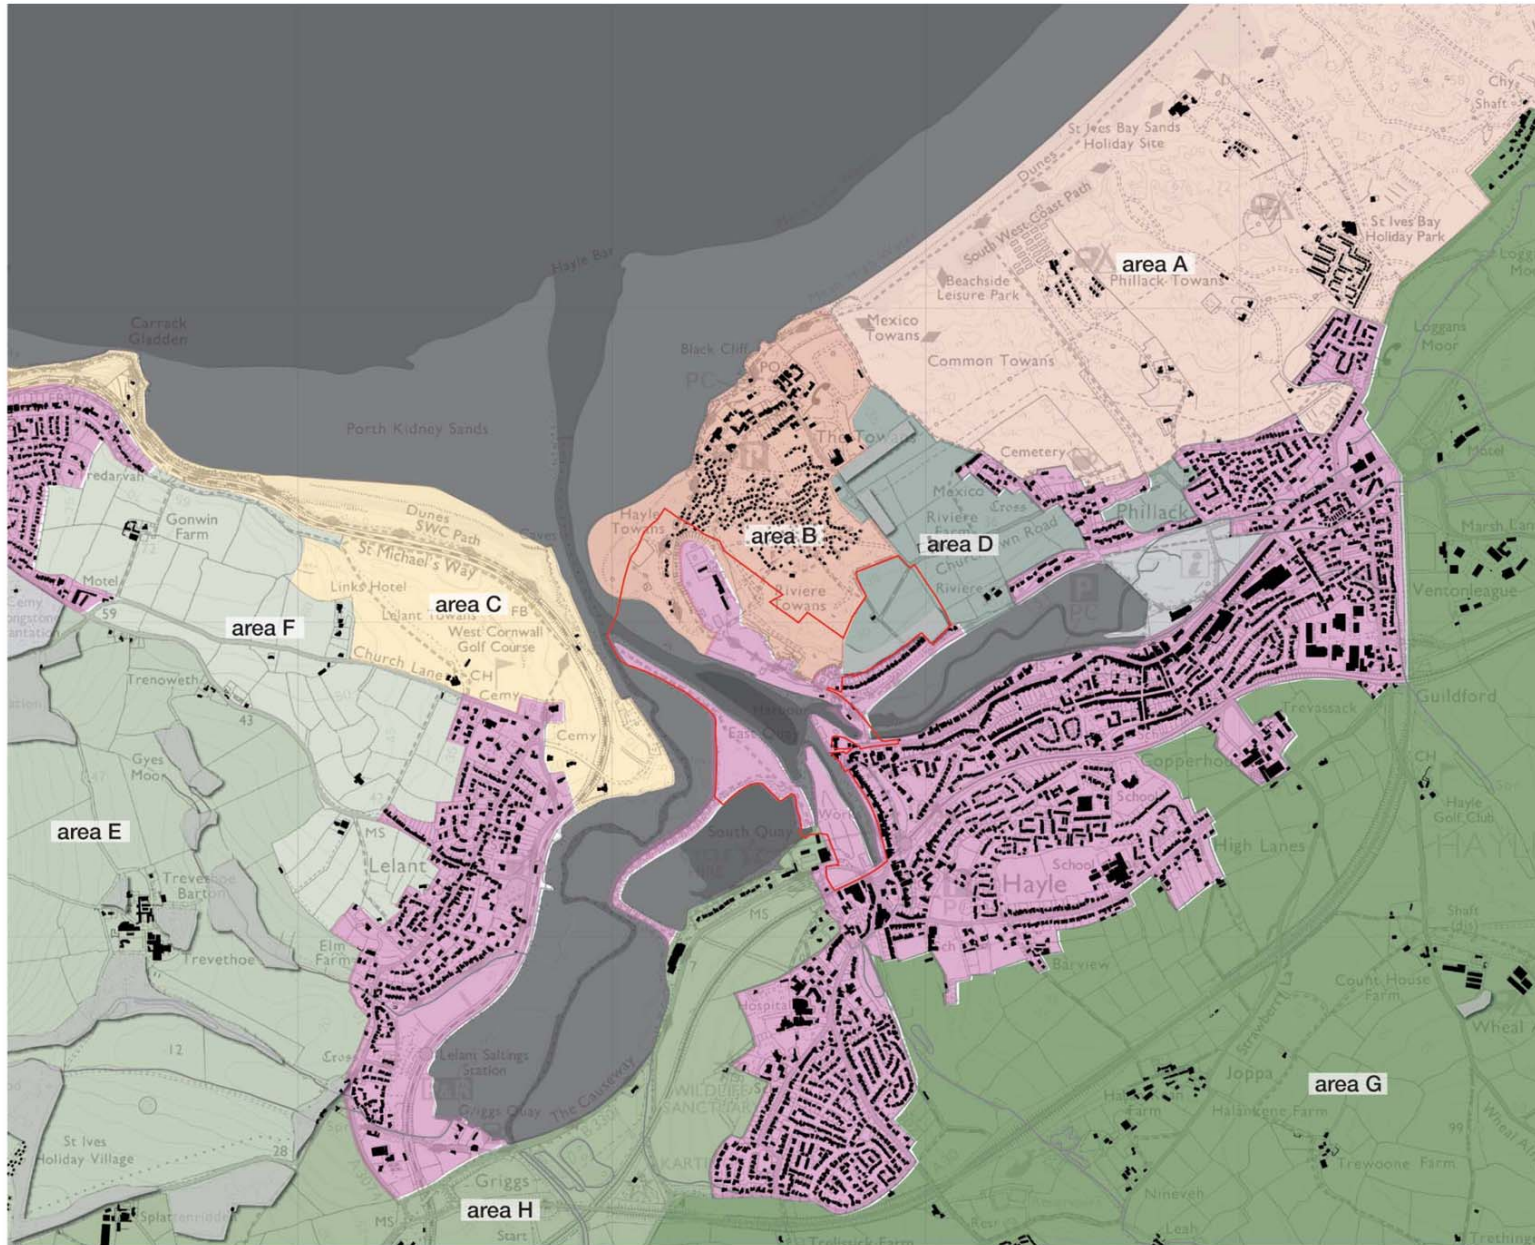

Technical Annex 7B Landscape Character Areas

- area a: upton, phillack and common towans
- area b: riviere and hayle towans
- area c: lelant towans
- area d: phillack valley side
- area e: trevethoe slopes
- area f: lelant slopes
- area g: south hayle slopes
- area h: west hayle valley
- townscape character areas