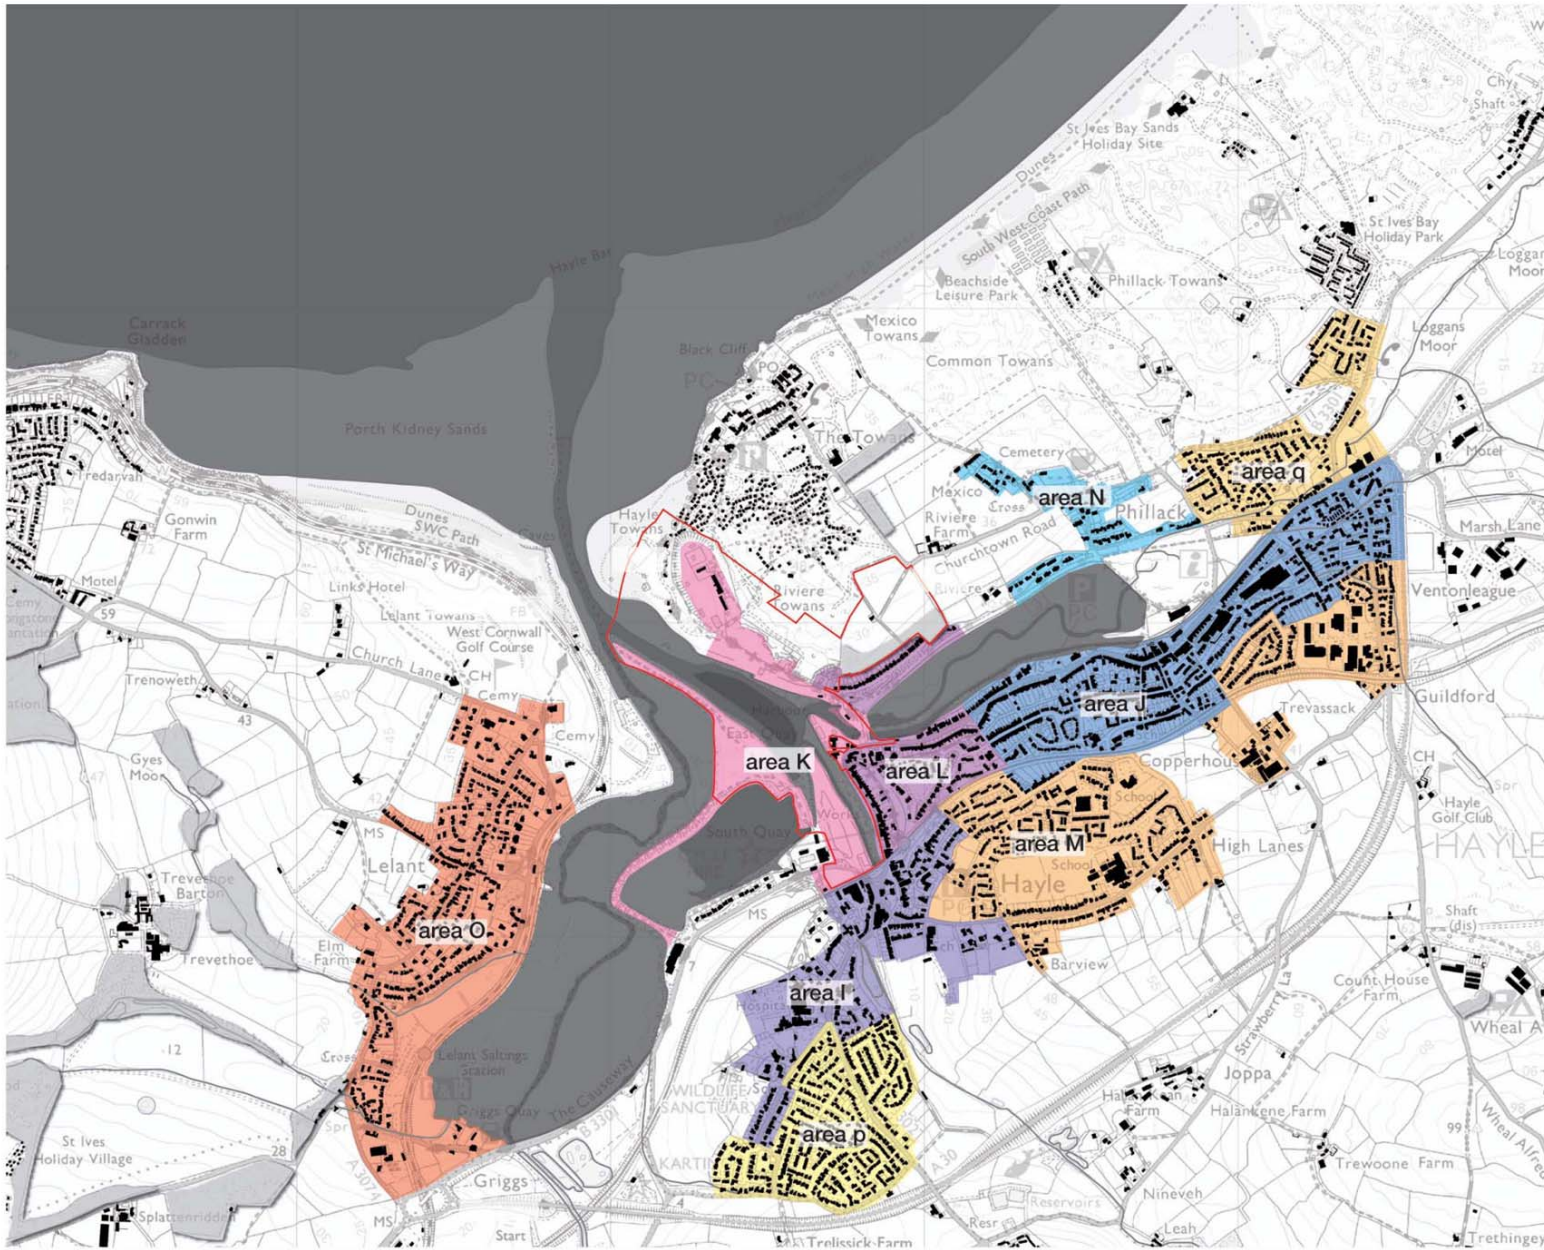

Technical Annex 7C Townscape Character Areas

- area i: foundry
- area j: copperhouse
- area k: hayle harbour
- area l: penpol
- area m: hayle south
- area n: phillack churchtown
- area o: lelant churchtown
- area p: hayle west
- area q: hayle north
- landscape character areas